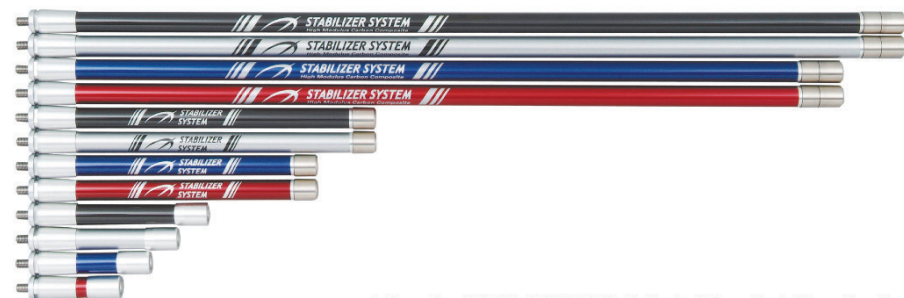

Models	DC-C	DC-S
Extension bar	CARBON	ALUMINUM
Extension lengths	9"	
Elevation lengths	5.20"	
Weight	191g	197g
Anodized Colors	Black, Silver, Blue, Red, Gold	

FIBER OPTIC SIGHT PIN

- 8-32 threaded sightpin for recurve use
- Extra bright 1mm diameter fiber optic
- 7 or 12mm outer diameter
- FITA legal (sold separately)

SHIBUYA STABILIZER SYSTEM

Stiff and light High Modulus Carbon allows for optimal vibration dampening and weight distribution. Weights and protective cloth cover included.(V-Bar Extension includes spanner)

- Lengths : 28", 26", 11", 9", 6", 5", 4", 3"
- Colors : Black, Silver, Blue, Red

ULTIMA V-BAR

ULTIMA®

The Ultimate adjustable Quick-Disconnect V-Bar!
Innovative Lockdown system allows for 0, 5, 10, 15° down angle

- Colors : Black, Silver, Blue, Red, Gold

Quick-Disconnect System

SS V-BAR

The attractive, solid standard V-Bar. 40x0°

- Colors : Black, Silver, Blue, Red, Gold

CHEST GUARD

Velcro back connection and rubber strap allows adjustments for optimum fit!