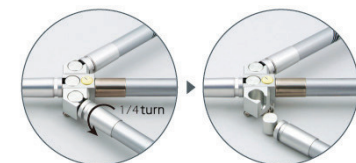

Models	DC-C	DC-S
Extension bar	CARBON	ALUMINUM
Extension lengths	9"	
Elevation lengths	5.20"	
Weight	191g	197g
Anodized Colors	Black, Silver, Blue, Red, Gold	

FIBER OPTIC SIGHT PIN

- 8-32 threaded sightpin for recurve use
- Extra bright 1mm diameter fiber optic
- 7 or 12mm outer diameter
- FITA legal (sold separately)

- Lengths : 28", 26", 11", 9", 6", 5", 4", 3"
- Colors : Black, Silver, Blue, Red

ULTIMA V-BAR

ULTIMA®

The Ultimate adjustable Quick-Disconnect V-Bar!
Innovative Lockdown system allows for 0, 5, 10, 15° down angle

- Colors : Black, Silver, Blue, Red, Gold

Quick-Disconnect System

SS V-BAR

The attractive, solid standard V-Bar. 40x0°

- Colors : Black, Silver, Blue, Red, Gold

CHEST GUARD

Velcro back connection and rubber strap allows adjustments for optimum fit!

- Colors : Black, White, Red, Blue
- Size : S, M, L, XL
- RH / LH

DX PLUNGER

The worldwide standard – suitable from beginners to top pros!
Includes Teflon and metal-plated tips.

- Colors : Black, Silver, Blue, Red, Gold