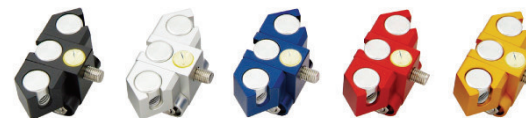

Models	DC-C	DC-S
Extension bar	CARBON	ALUMINUM
Extension lengths	9"	
Elevation lengths	5.20"	
Weight	191g	197g
Anodized Colors	Black, Silver, Blue, Red, Gold	

FIBER OPTIC SIGHT PIN

- 8-32 threaded sightpin for recurve use
- Extra bright 1mm diameter fiber optic
- 7 or 12mm outer diameter
- FITA legal (sold separately)

SHIBUYA STABILIZER SYSTEM

Stiff and light High Modulus Carbon allows for optimal vibration dampening and weight distribution. Weights and protective cloth cover included.(V-Bar Extension includes spanner)

- Lengths : 28", 26", 11", 9", 6", 5", 4", 3"
- Colors : Black, Silver, Blue, Red

ULTIMA V-BAR

ULTIMA®

The Ultimate adjustable Quick-Disconnect V-Bar!
Innovative Lockdown system allows for 0, 5, 10, 15° down angle

- Colors : Black, Silver, Blue, Red, Gold

Quick-Disconnect System

SS V-BAR

The attractive, solid standard V-Bar. 40x0°

- Colors : Black, Silver, Blue, Red, Gold

CHEST GUARD

Velcro back connection and rubber strap allows adjustments for optimum fit!