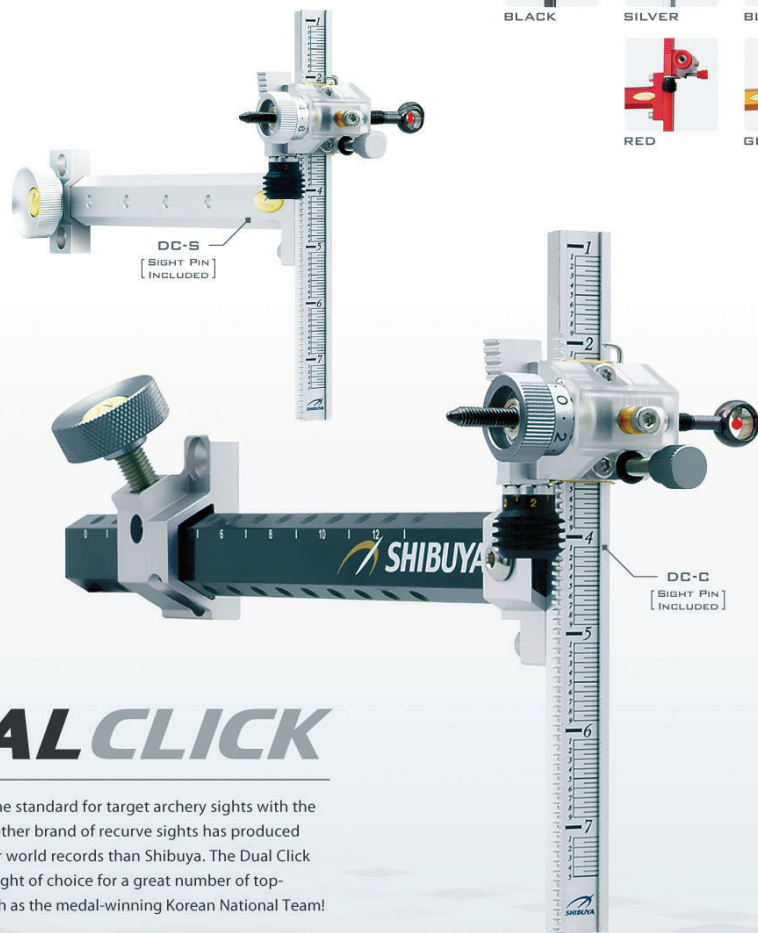

**TOURNAMENT PROVEN
AND STILL GOING STRONG!**

DUALCLICK

Ever since we set the standard for target archery sights with the AR-10 in 1979, no other brand of recurve sights has produced more champions or world records than Shibuya. The Dual Click line has been the sight of choice for a great number of top-ranked archers, such as the medal-winning Korean National Team!

Models	DC-C	DC-S
Extension bar	CARBON	ALUMINUM
Extension lengths	9"	
Elevation lengths	5.20"	
Weight	191g	197g
Anodized Colors	Black, Silver, Blue, Red, Gold	

FIBER OPTIC SIGHT PIN

- 8-32 threaded sightpin for recurve use
- Extra bright 1mm diameter fiber optic
- 7 or 12mm outer diameter
- FITA legal (sold separately)

- Lengths : 28", 26", 11", 9", 6", 5", 4", 3"
- Colors : Black, Silver, Blue, Red

ULTIMA V-BAR

ULTIMA®

The Ultimate adjustable Quick-Disconnect V-Bar!
Innovative Lockdown system allows for 0, 5, 10, 15° down angle

- Colors : Black, Silver, Blue, Red, Gold

Quick-Disconnect System

SS V-BAR

The attractive, solid standard V-Bar. 40x0°

- Colors : Black, Silver, Blue, Red, Gold

CHEST GUARD

Velcro back connection and rubber strap allows adjustments for optimum fit!